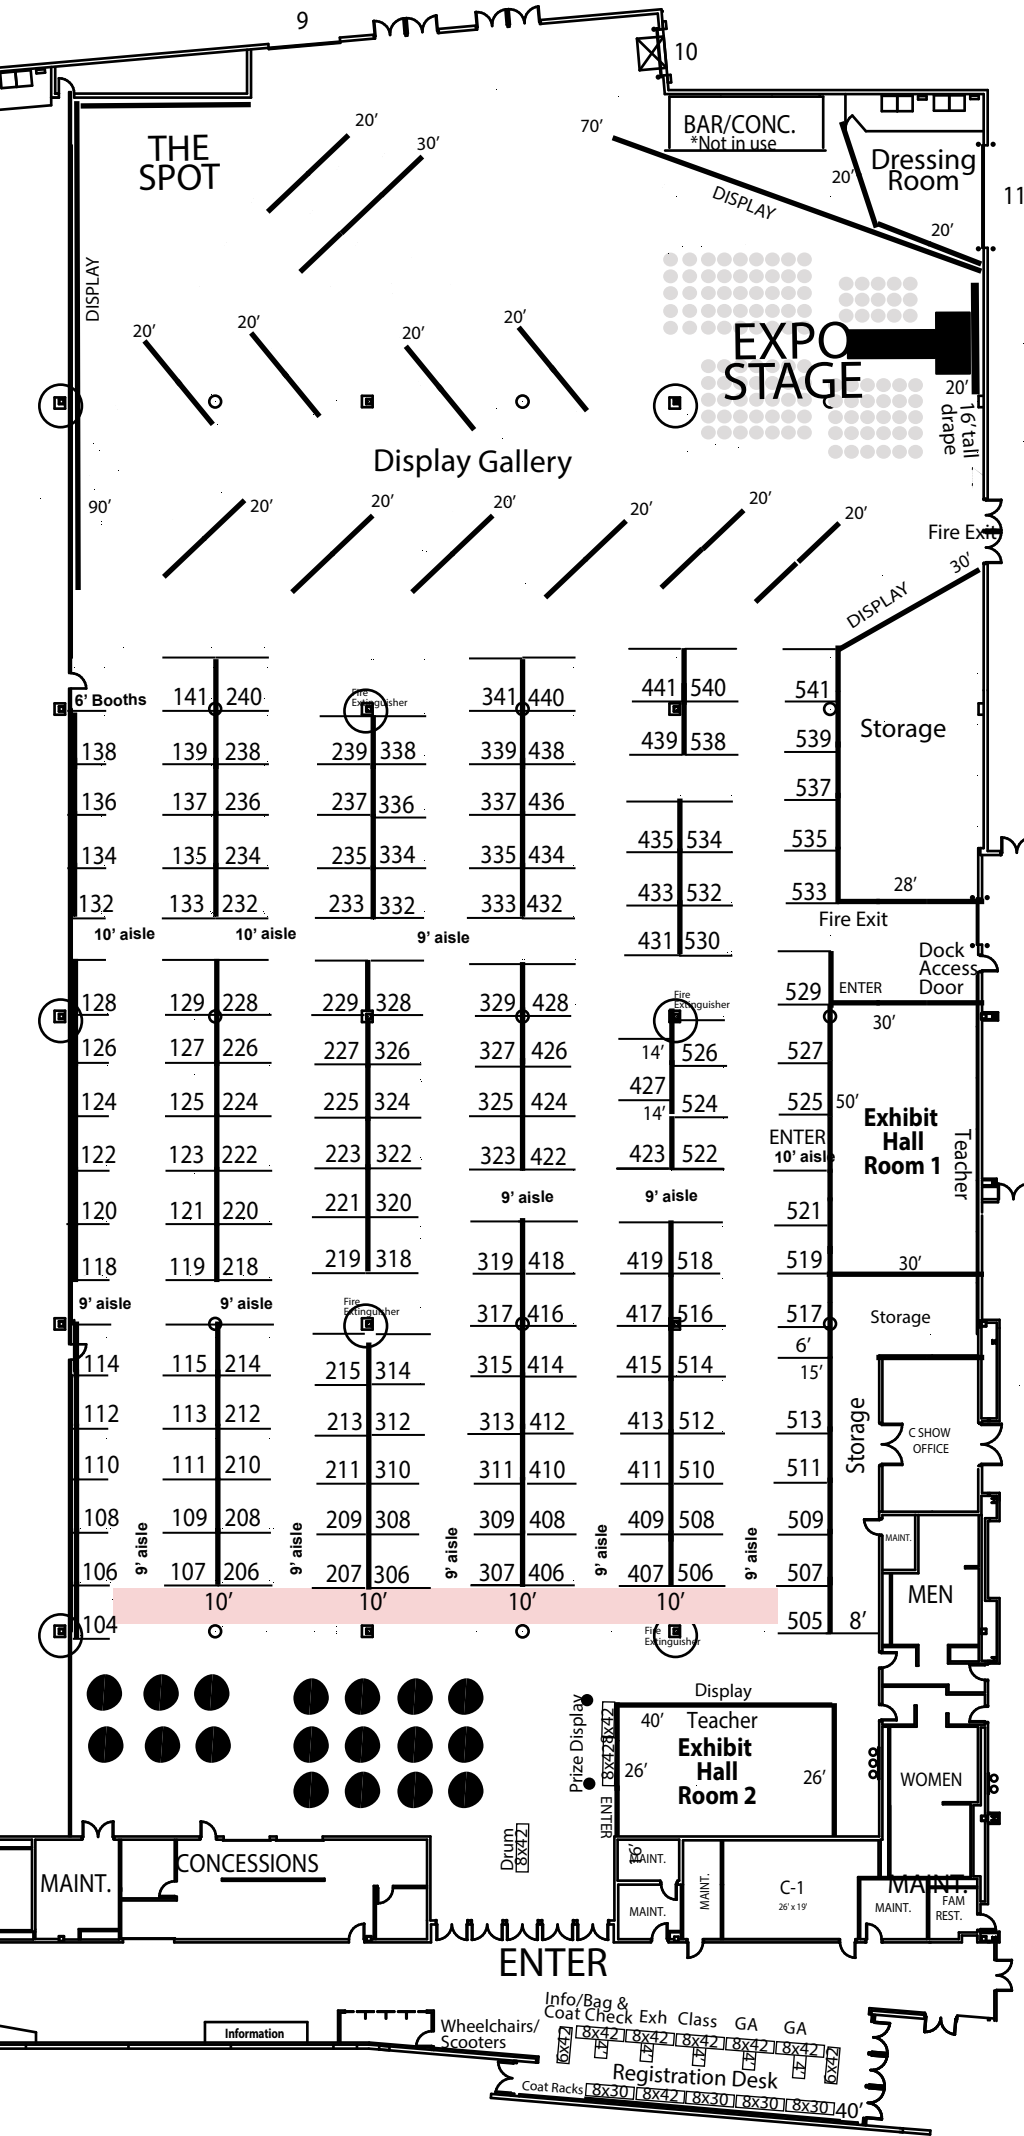

SUBURBAN COLLECTION SHOWPLACE

HALL C

Original Sewing & Quilt Expo
 Suburban Collection Showplace
 November 13, 14 & 15, 2025

Loading Docks

KEY:

- = 8' wall height
- = 3' wall height
- = No drape needed, or bulk space

- 2'1" PILLAR
- 28" FLOOR POCKET
- PILLAR W/FIRE EXTINGUISHER

DO NOT BLOCK
 EXTINGUISHER IS LOCATED ON NORTH SIDE OF PILLAR