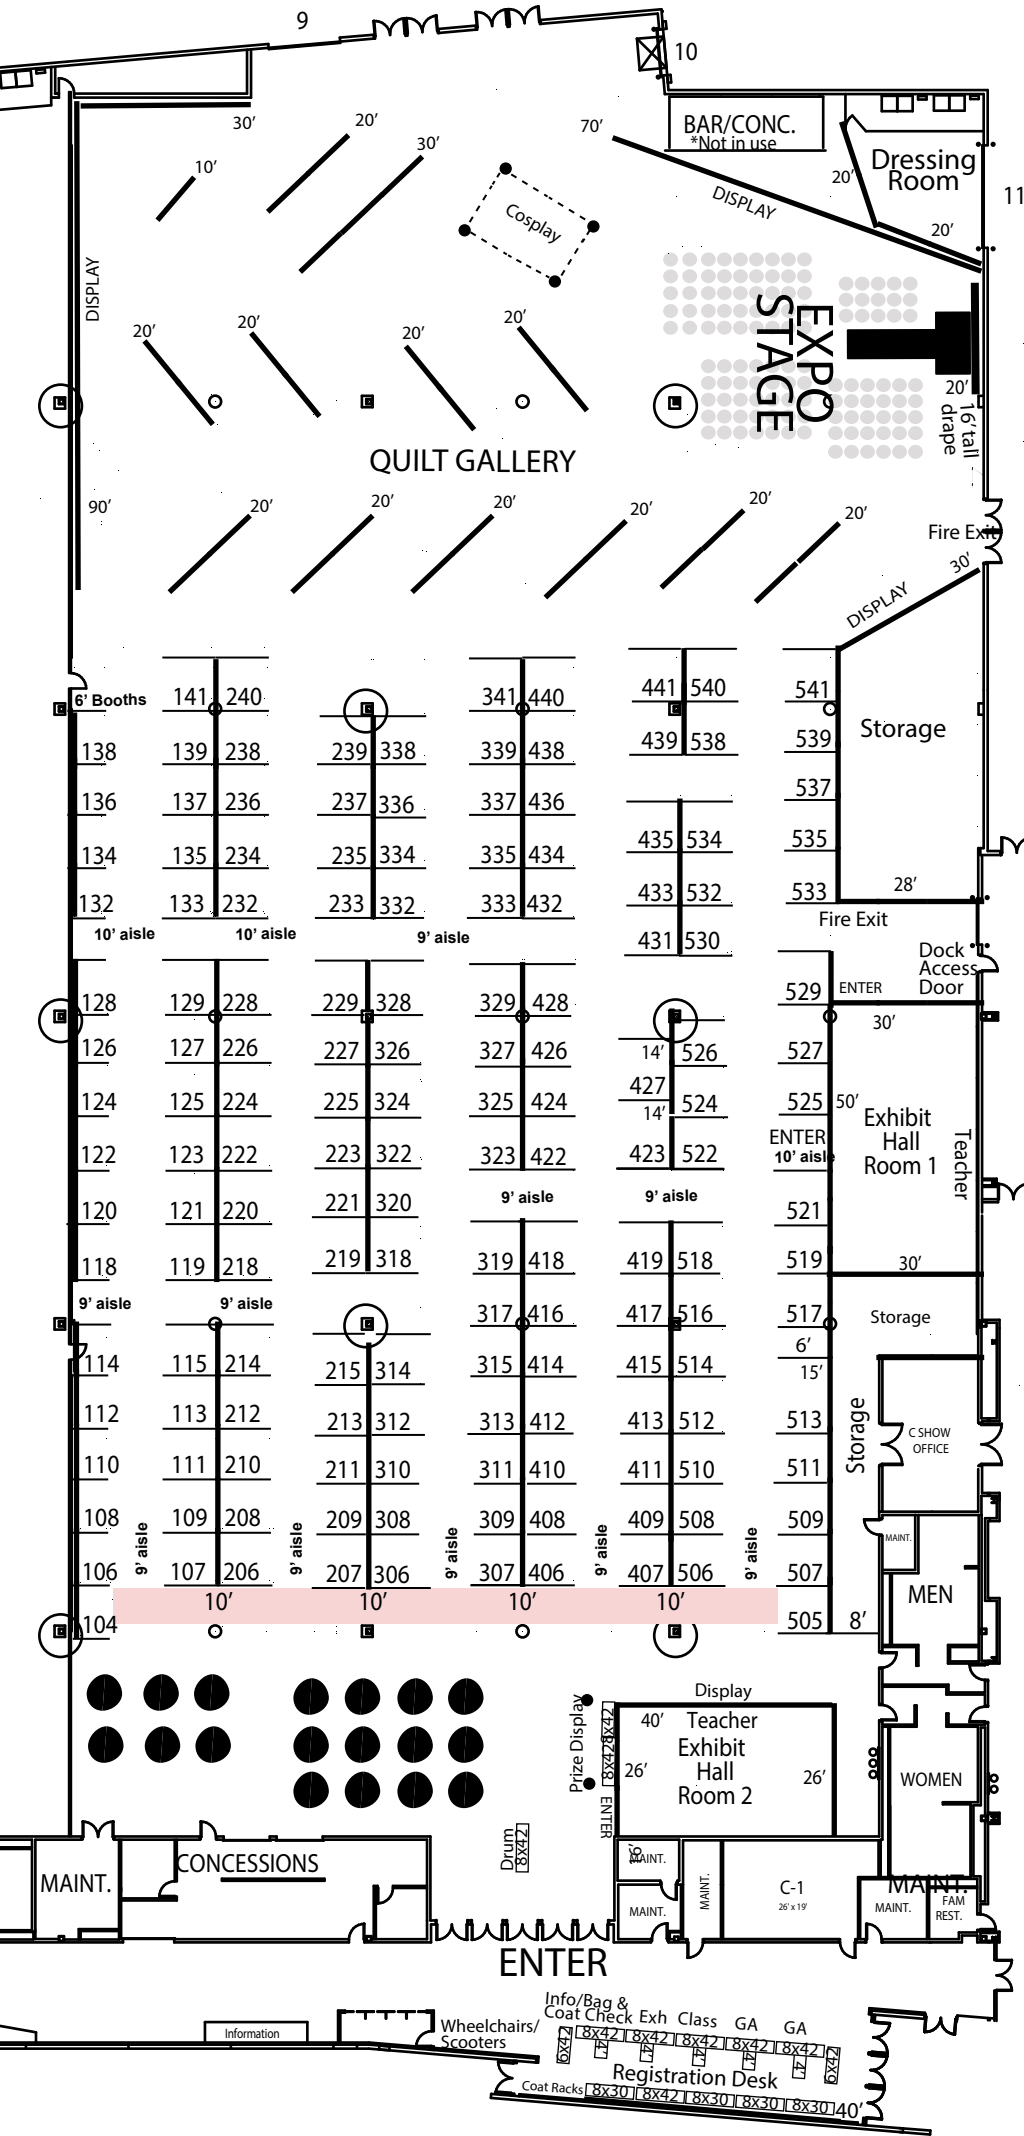

SUBURBAN COLLECTION SHOWPLACE

HALL C

Original Sewing & Quilt Expo
 Suburban Collection Showplace
 November 9, 10 & 11, 2023

Loading Docks

KEY:

- = 8' wall height
- = 3' wall height
- = No drape needed, or bulk space

- 2'1" PILLAR
- 28" FLOOR POCKET
- PILLAR W/FIRE EXTINGUISHER

DO NOT BLOCK
 EXTINGUISHER IS LOCATED ON NORTH SIDE OF PILLAR