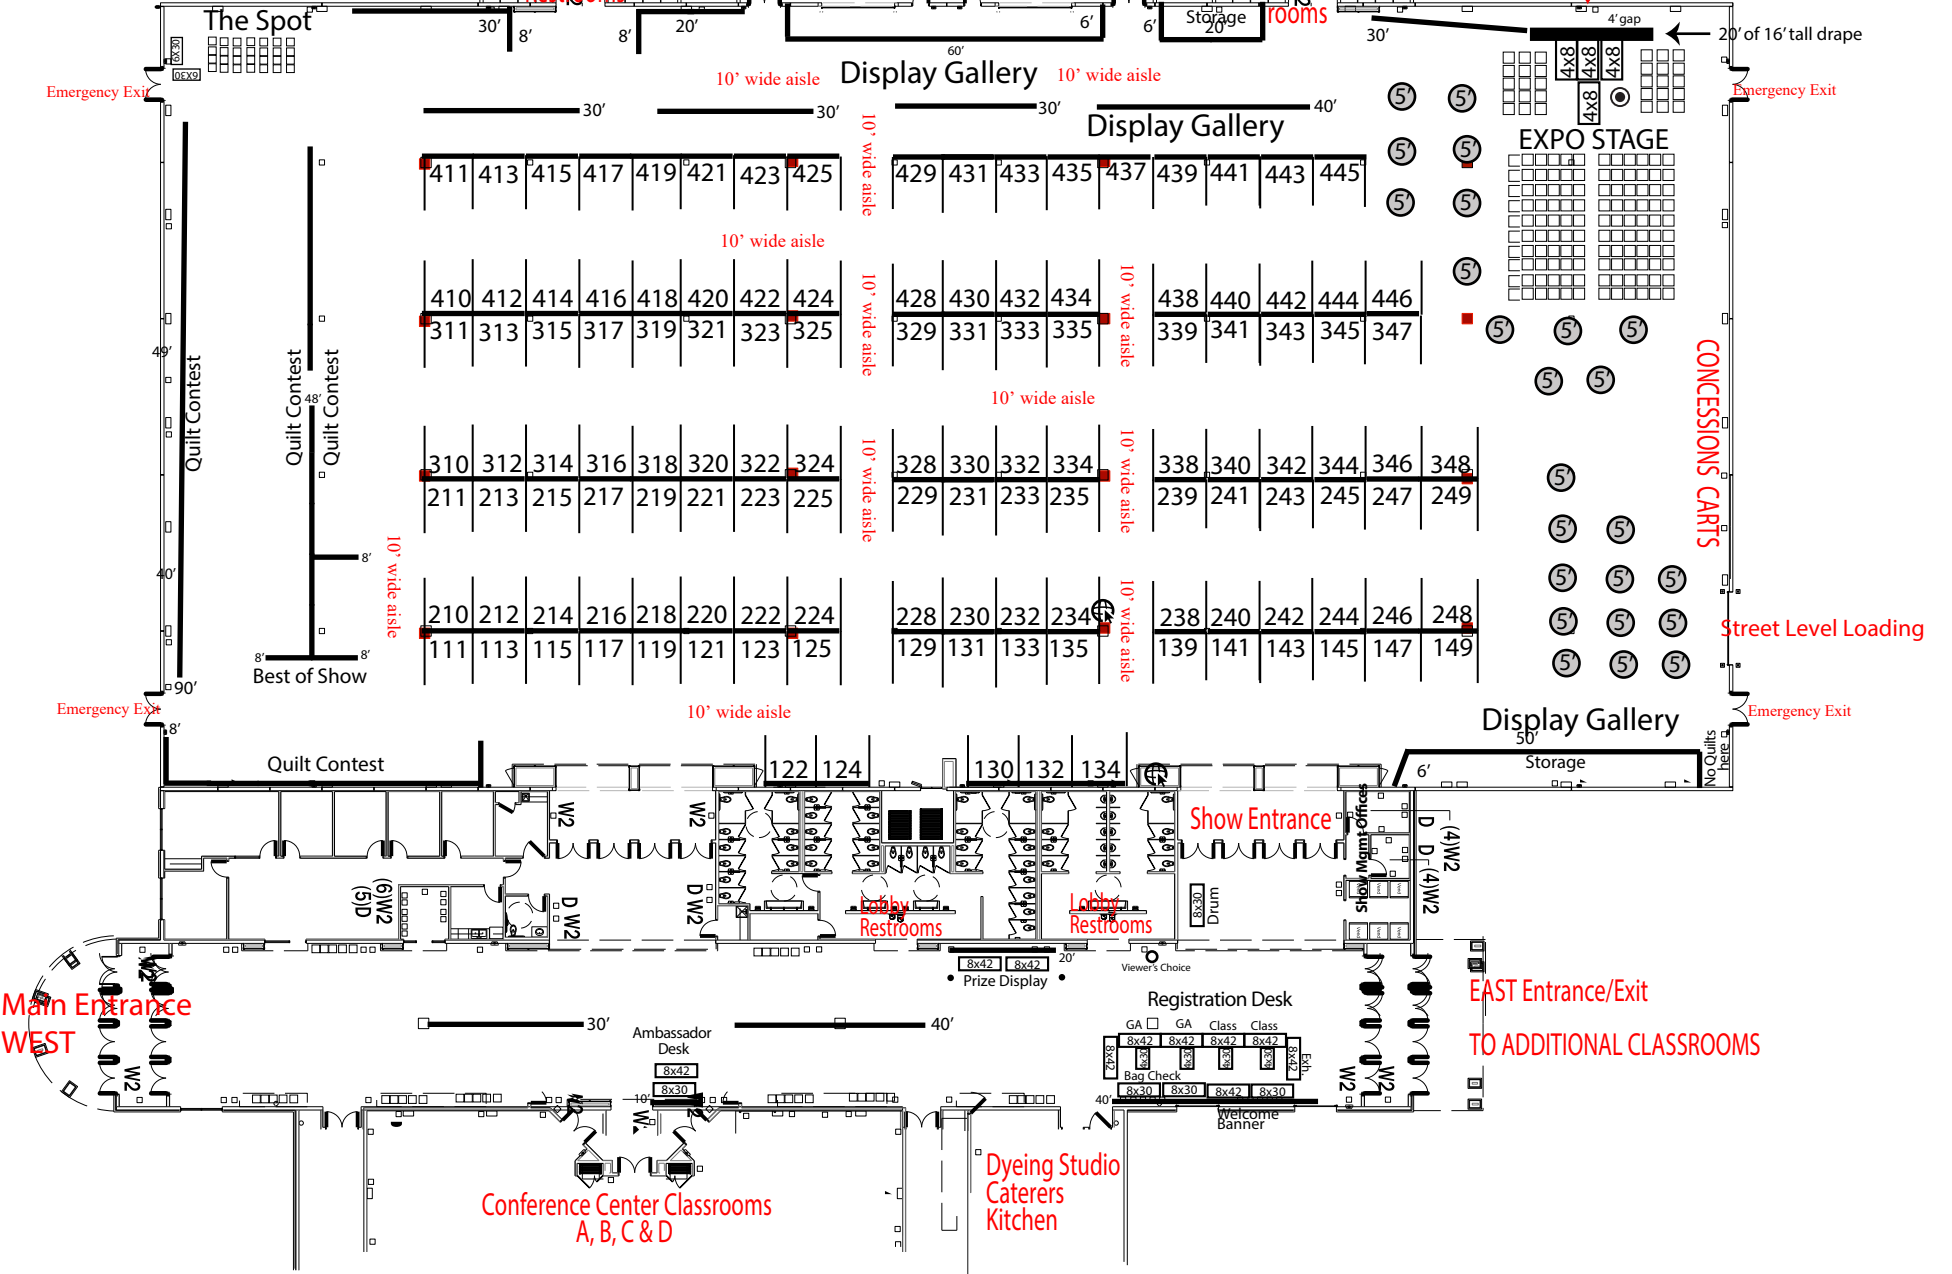

FARM BUREAU EXPO CENTER
Original Sewing & Quilt Expo
October 2, 3 & 4, 2025
V. Prospectus

--- = No drape needed, or bulk space
 =8' Wall Height
 =3' Wall Height
 Ⓜ Wired internet
 Ⓞ Electric

Main Entrance WEST

EAST Entrance/Exit
 TO ADDITIONAL CLASSROOMS

Conference Center Classrooms
 A, B, C & D

Dyeing Studio
 Caterers
 Kitchen

Class/AV Storage
 (See layout on South
 Hall Classroom Diagram)