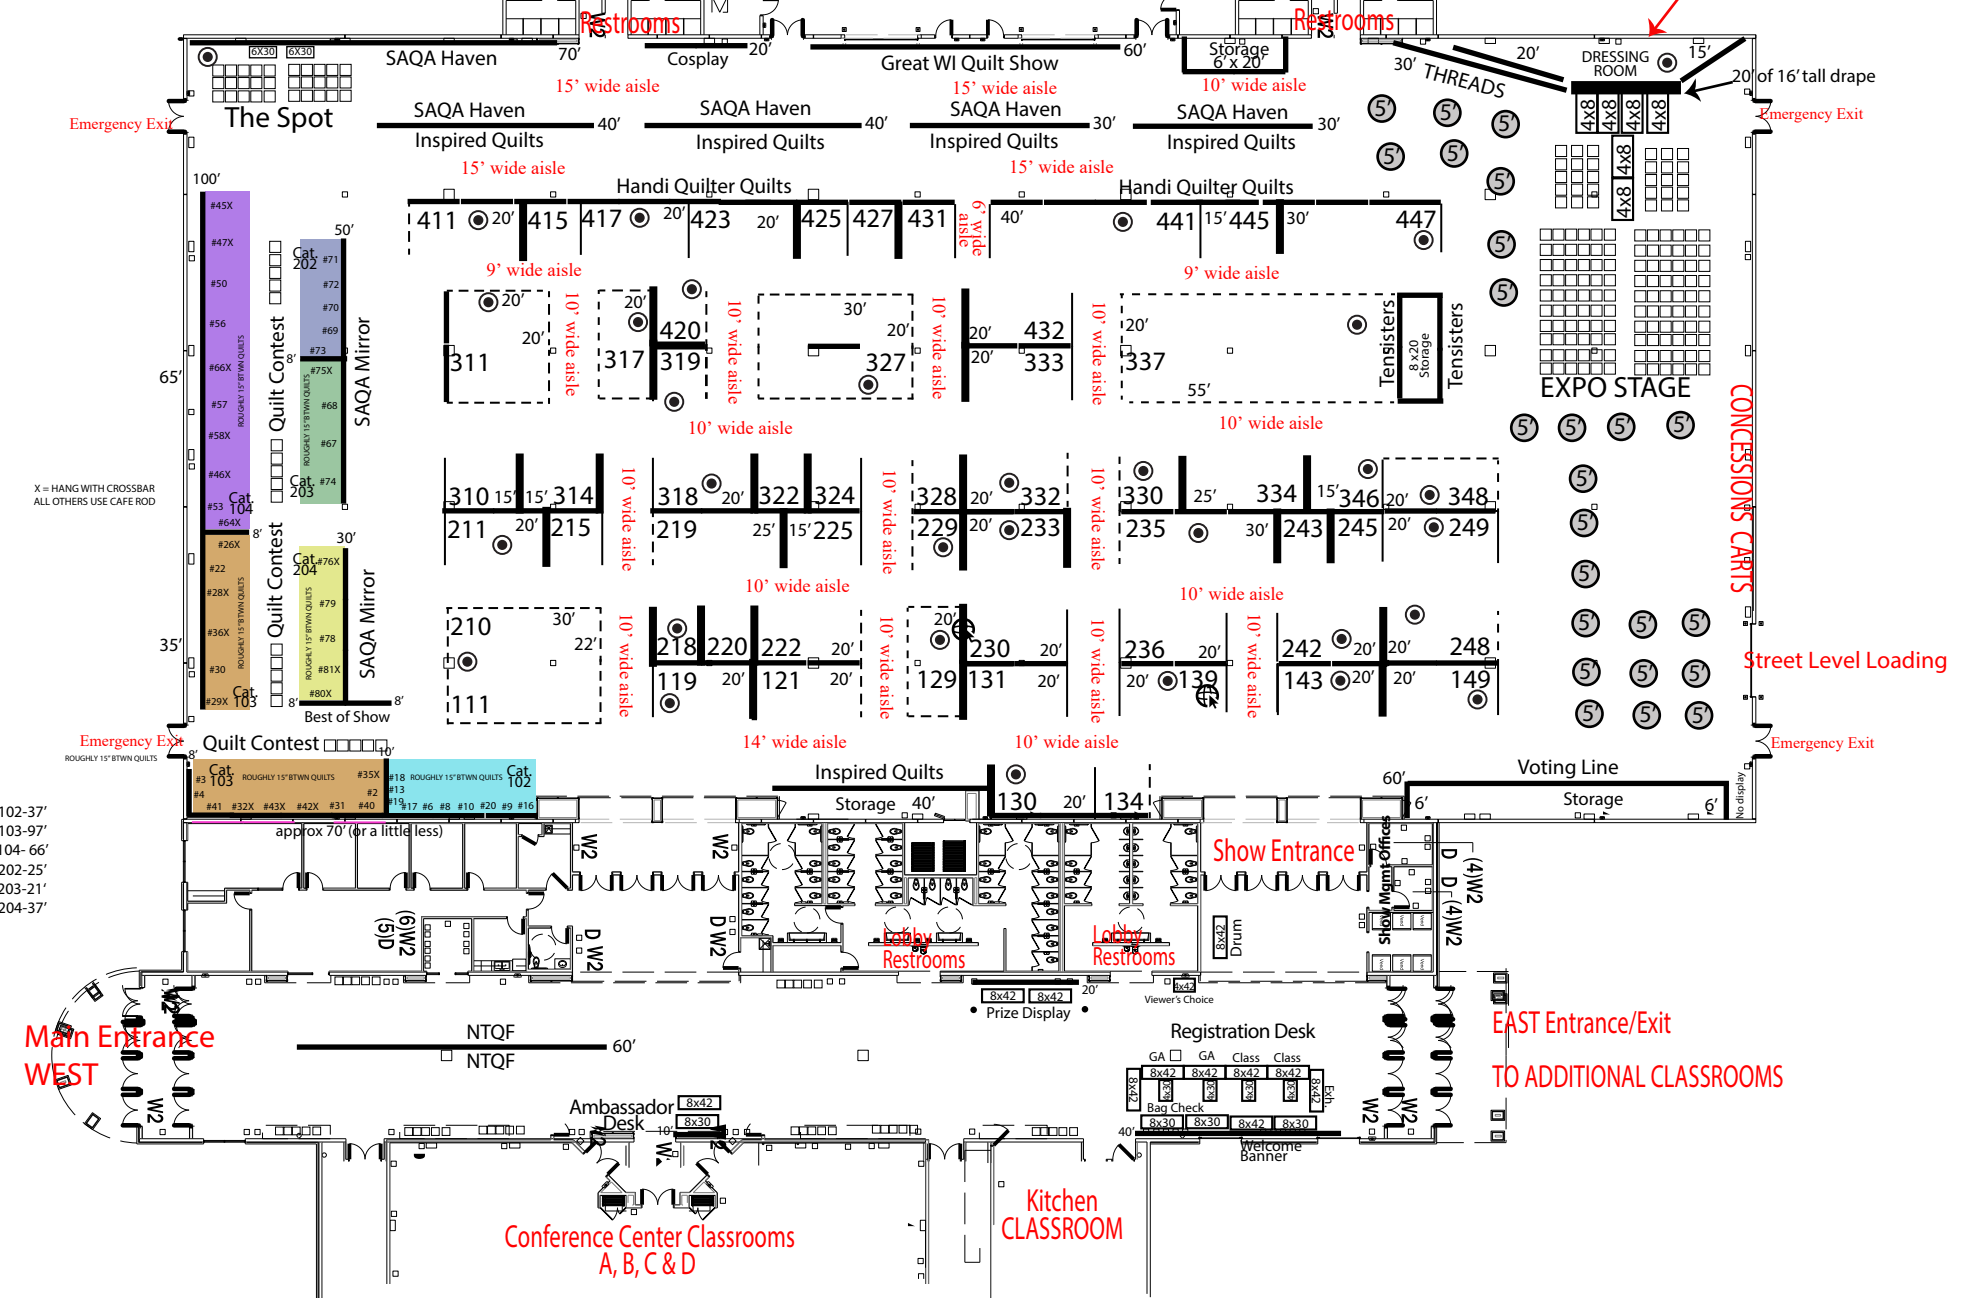

FARM BUREAU EXPO CENTER

Original Sewing & Quilt Expo
October 5, 6 & 7, 2023

Version #6 updated 9-25-2023

--- = No drape needed, or bulk space

— = 8' Wall Height

— = 3' Wall Height

⊕ Wired internet

⊙ Electric

Class/AV Storage
(See layout on South
Hall Classroom Diagram)