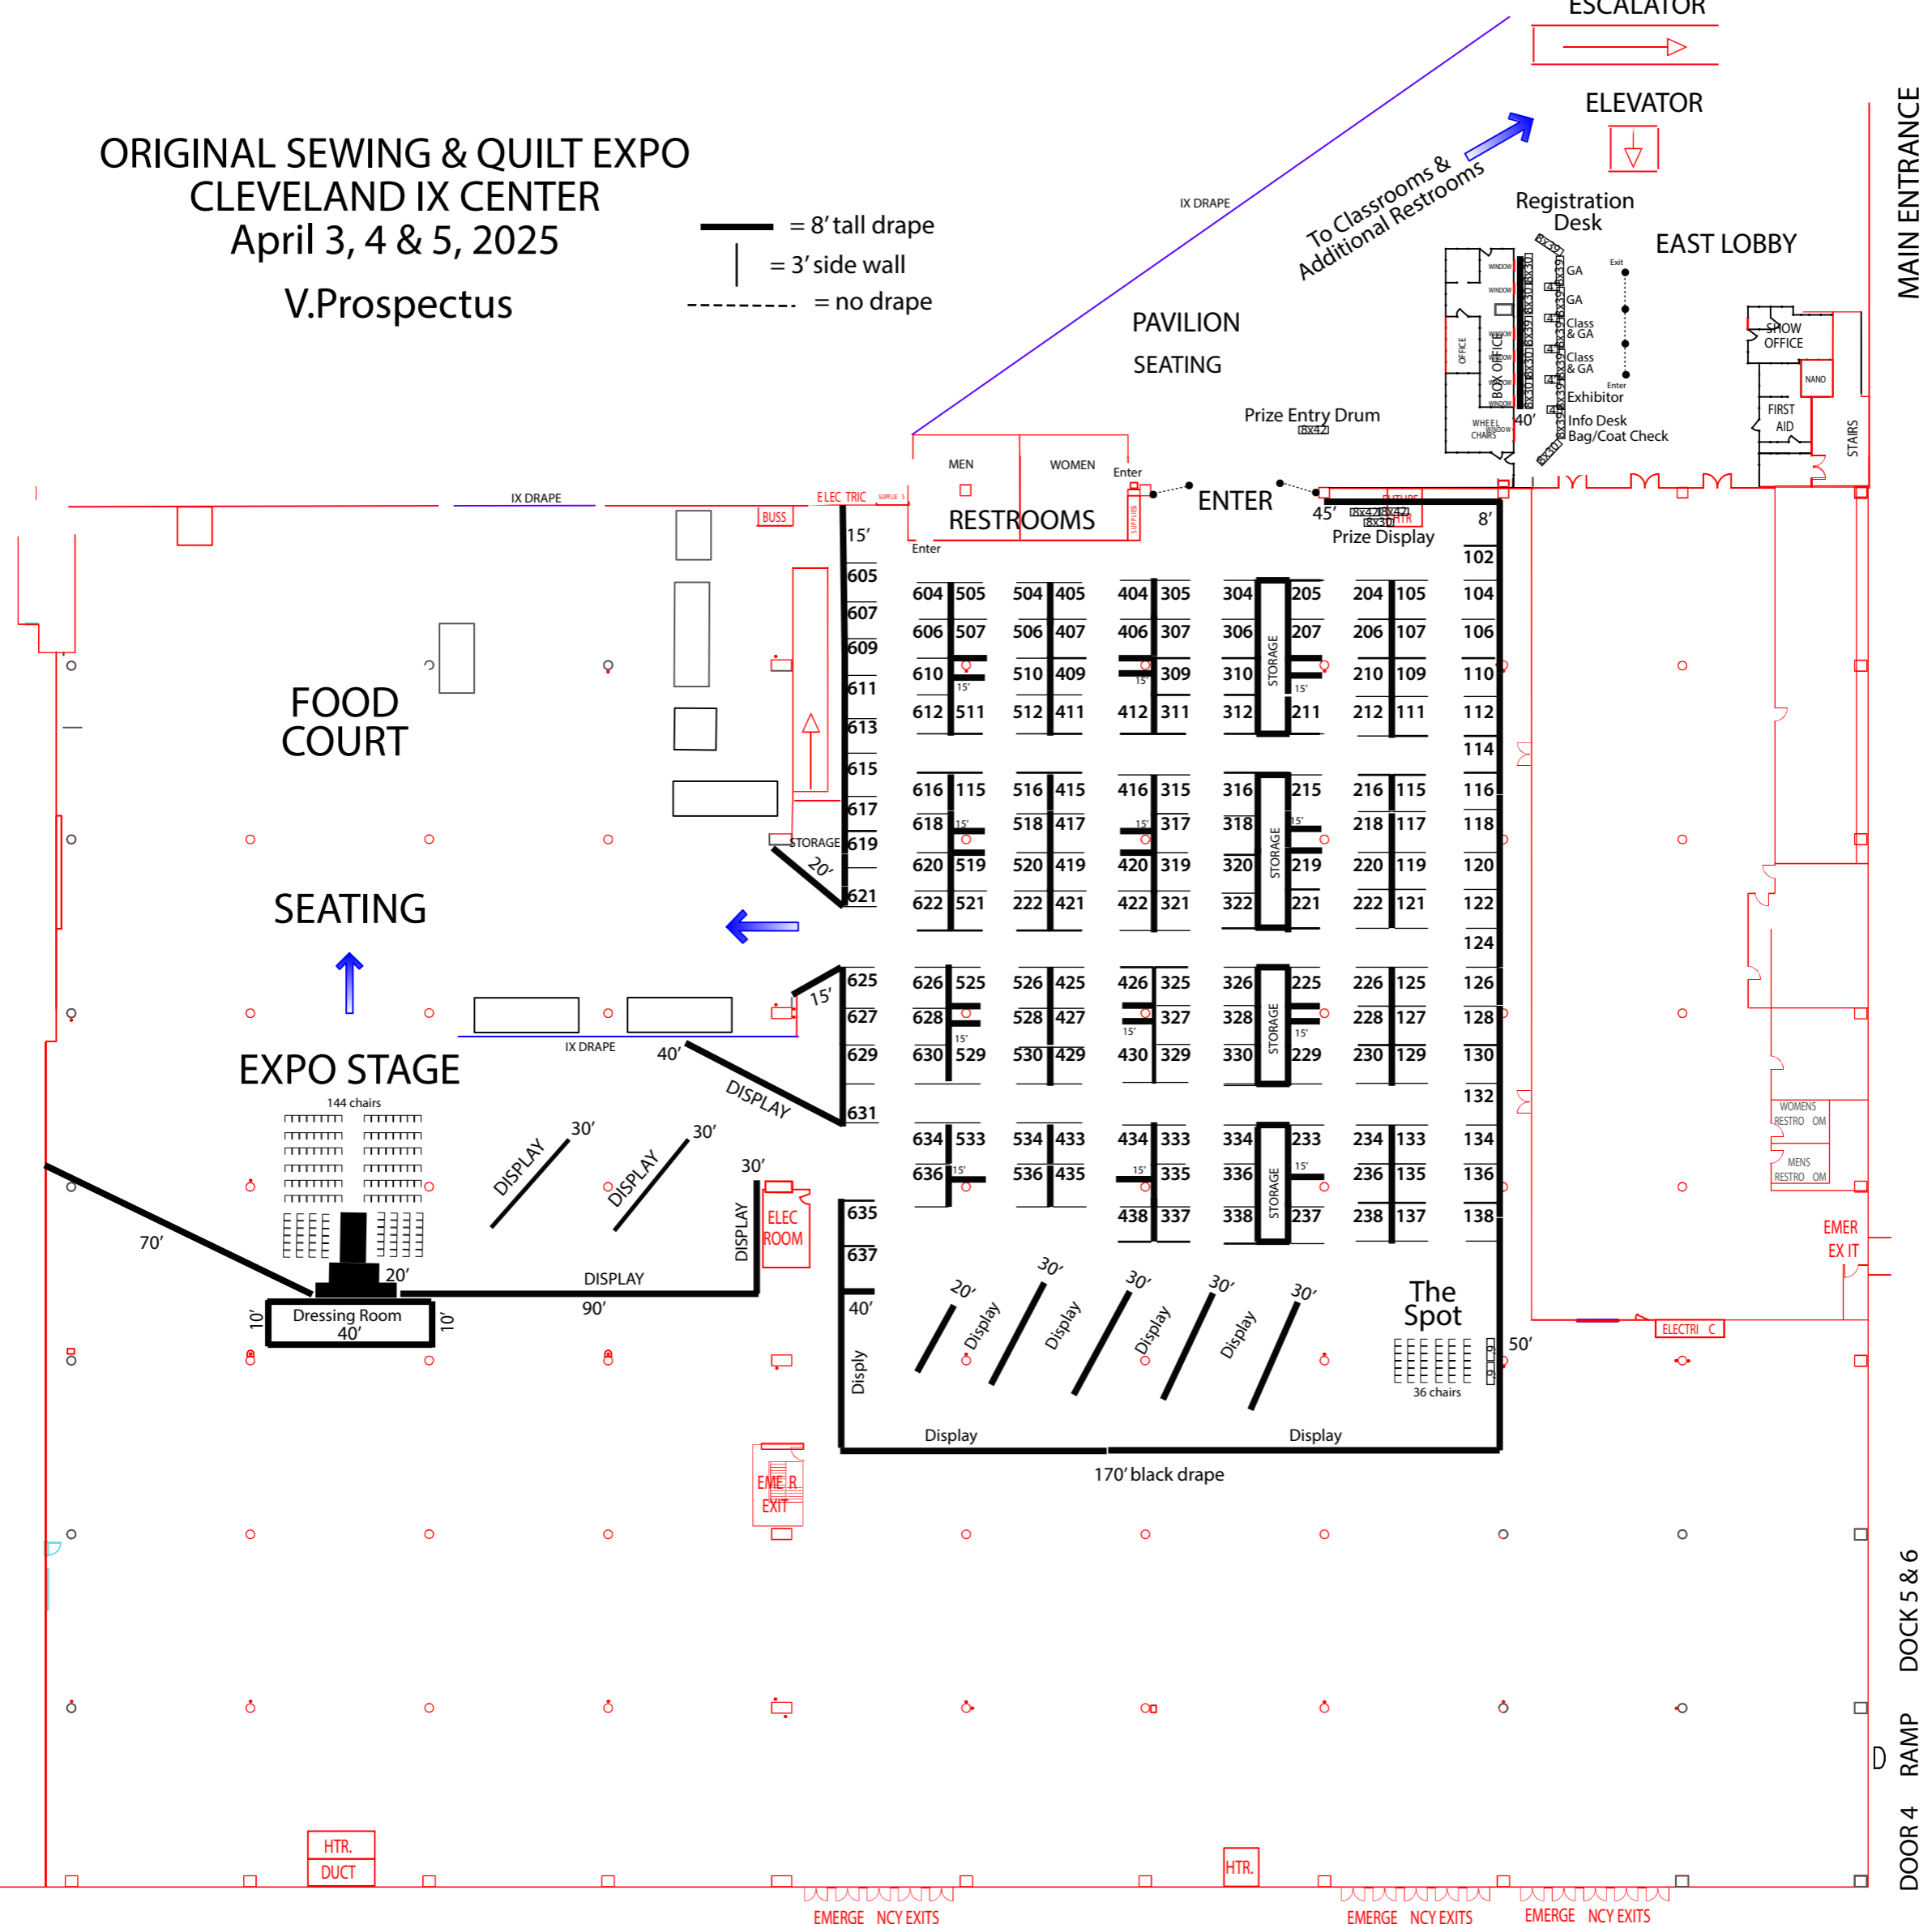

ORIGINAL SEWING & QUILT EXPO
CLEVELAND IX CENTER
April 3, 4 & 5, 2025

V.Prospectus

— = 8' tall drape
| = 3' side wall
- - - = no drape

MAIN ENTRANCE

DOOR 4 RAMP DOCK 5 & 6

ESCALATOR

ELEVATOR

EAST LOBBY

PAVILION SEATING

MEN WOMEN RESTROOMS

FOOD COURT

SEATING

EXPO STAGE

Dressing Room 40'

The Spot

EMERGENCY EXITS

EMERGENCY EXITS

EMERGENCY EXITS

HTR. DUCT

HTR.