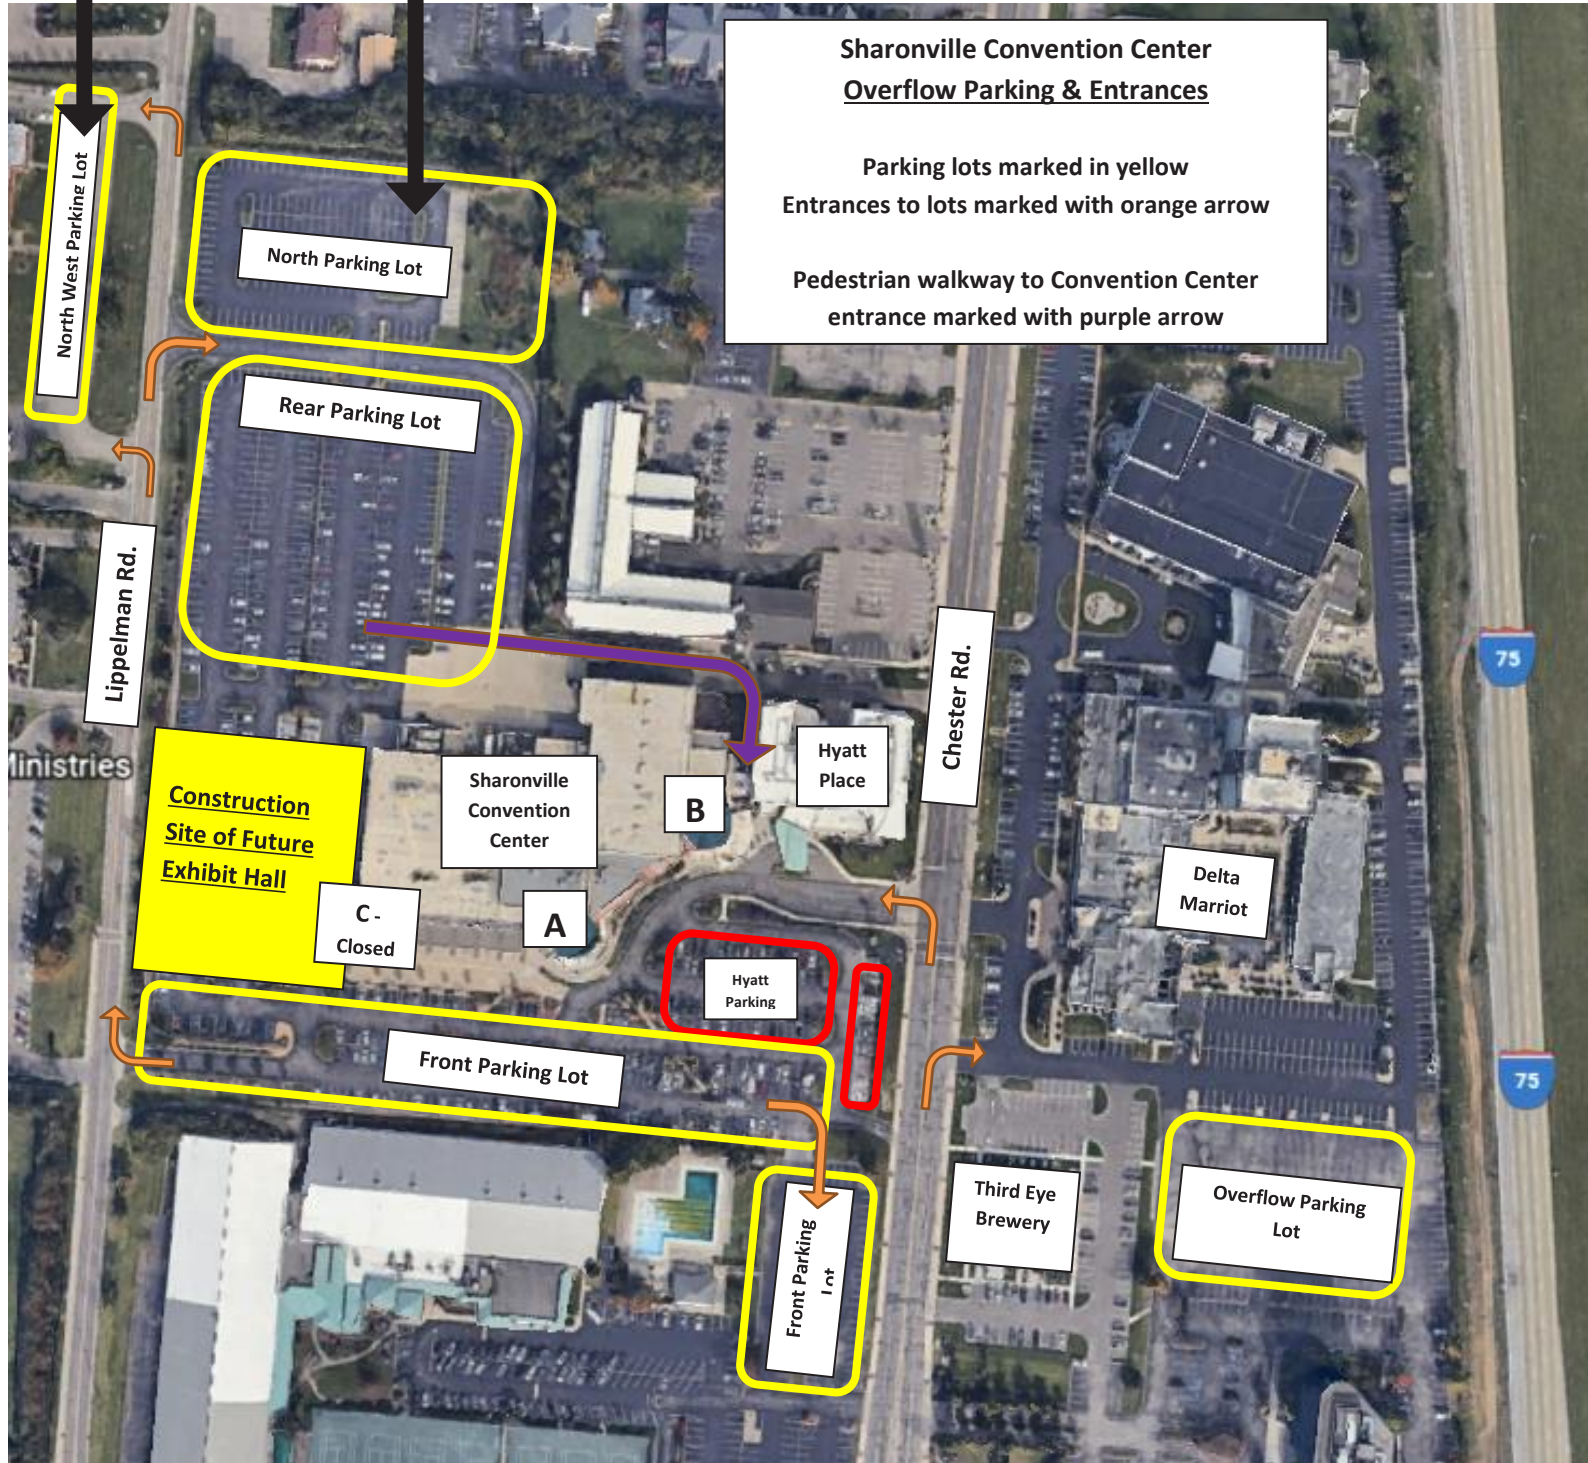

Sharonville Convention Center

11355 Chester Rd. | Sharonville, OH 45246
sharonvilleconventioncenter.com | 513-771-7744

Trailers and oversized truck parking

Vendors Park HERE

Sharonville Convention Center Overflow Parking & Entrances

Parking lots marked in yellow
Entrances to lots marked with orange arrow

Pedestrian walkway to Convention Center
entrance marked with purple arrow