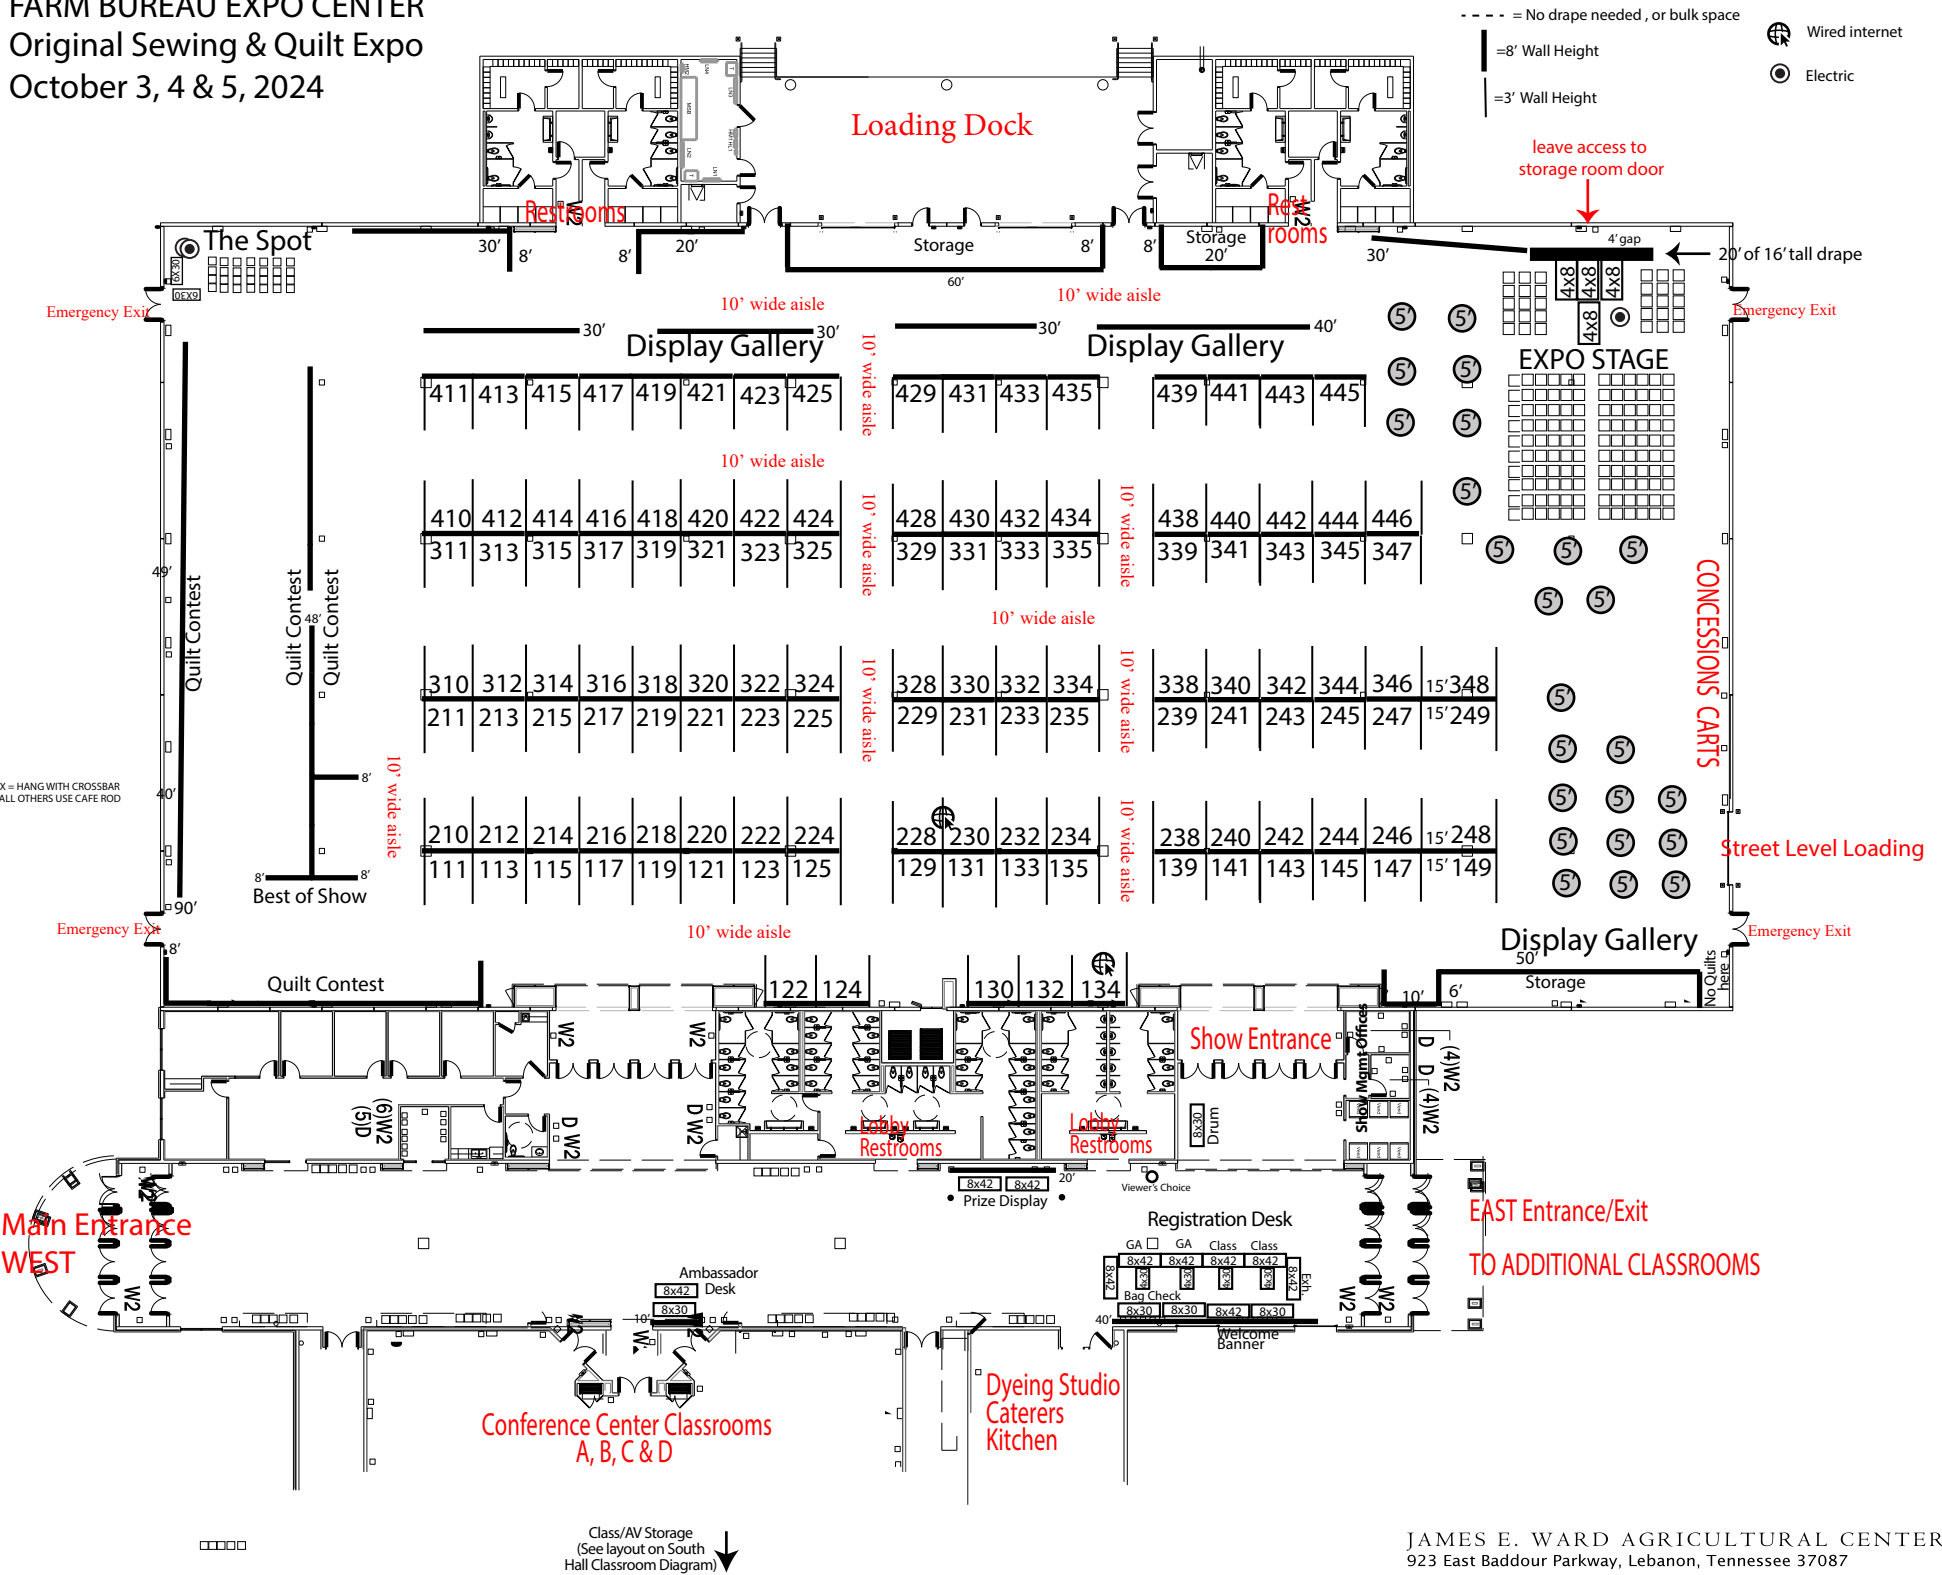

FARM BUREAU EXPO CENTER
Original Sewing & Quilt Expo
October 3, 4 & 5, 2024

X = HANG WITH CROSSBAR
 ALL OTHERS USE CAFFE ROD

- - - = No drape needed, or bulk space
 =8' Wall Height
 =3' Wall Height
 Wired internet
 Electric

Main Entrance
 WEST

EAST Entrance/Exit
 TO ADDITIONAL CLASSROOMS

Conference Center Classrooms
 A, B, C & D

Dyeing Studio
 Caterers
 Kitchen

Class/AV Storage
 (See layout on South
 Hall Classroom Diagram) ↓