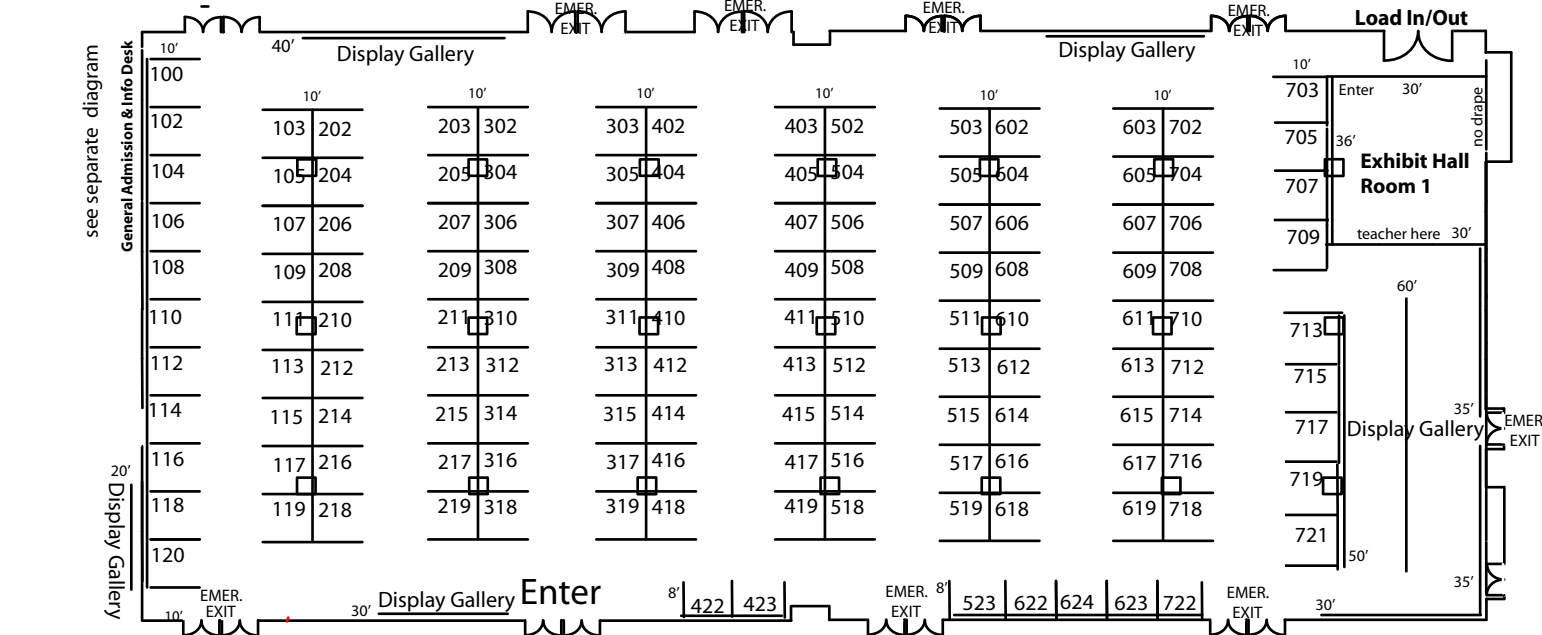

ARENA EXHIBIT HALL

EXHIBIT HALL SECTION

ORIGINAL SEWING & QUILT EXPO
 RP Funding Center (formerly The Lakeland Center)
 March 15, 16 & 17, 2018
 Prospectus version 10-24-17