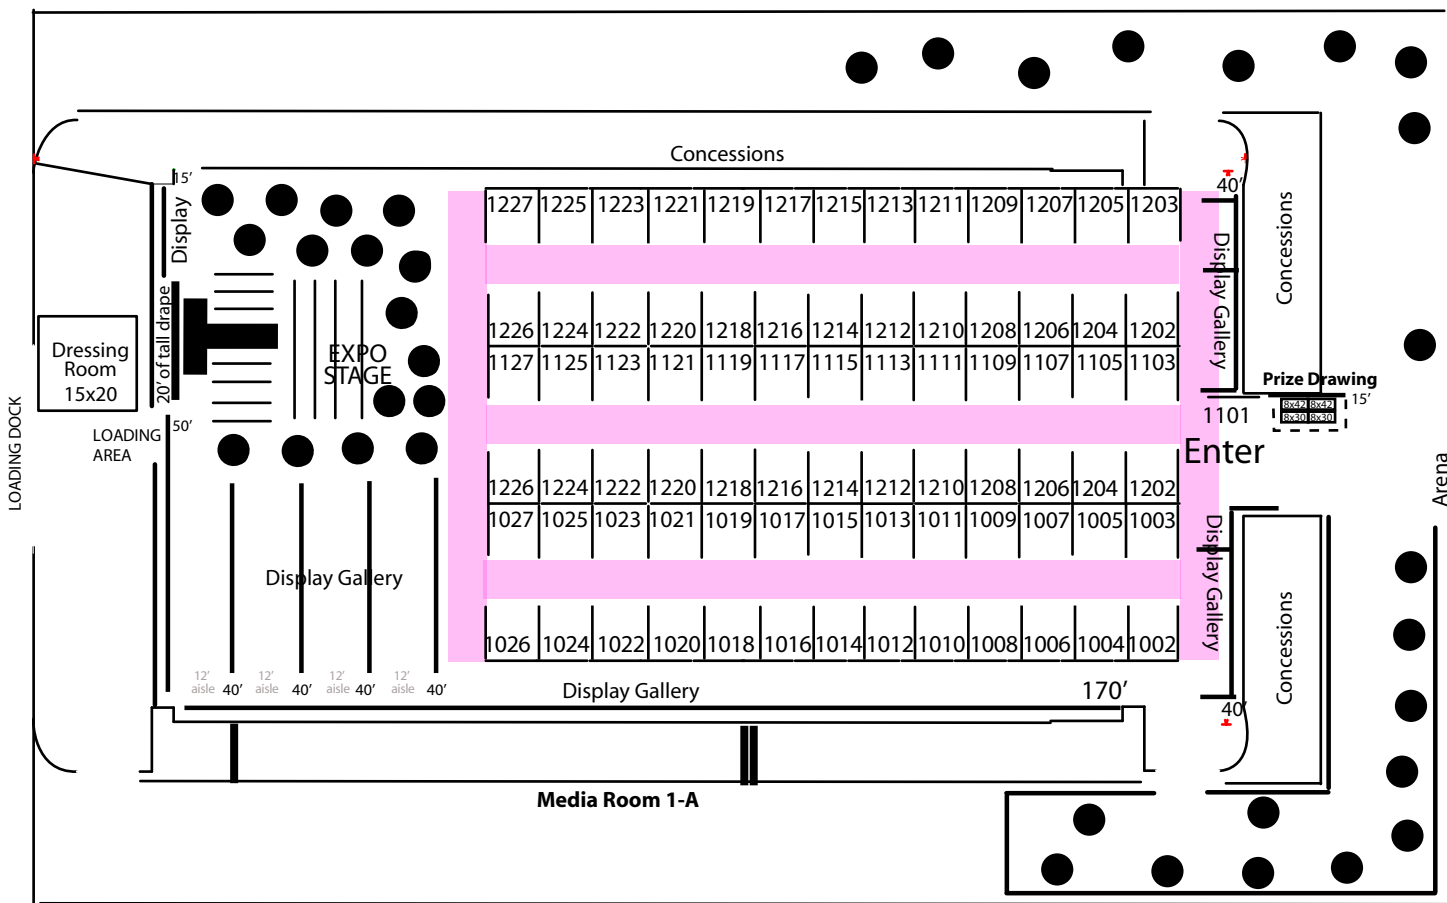

ARENA EXHIBIT HALL

EXHIBIT HALL SECTION

ORIGINAL SEWING & QUILT EXPO
 RP Funding Center (formerly The Lakeland Center)
 March 15, 16 & 17, 2018
 Prospectus version 10-24-17