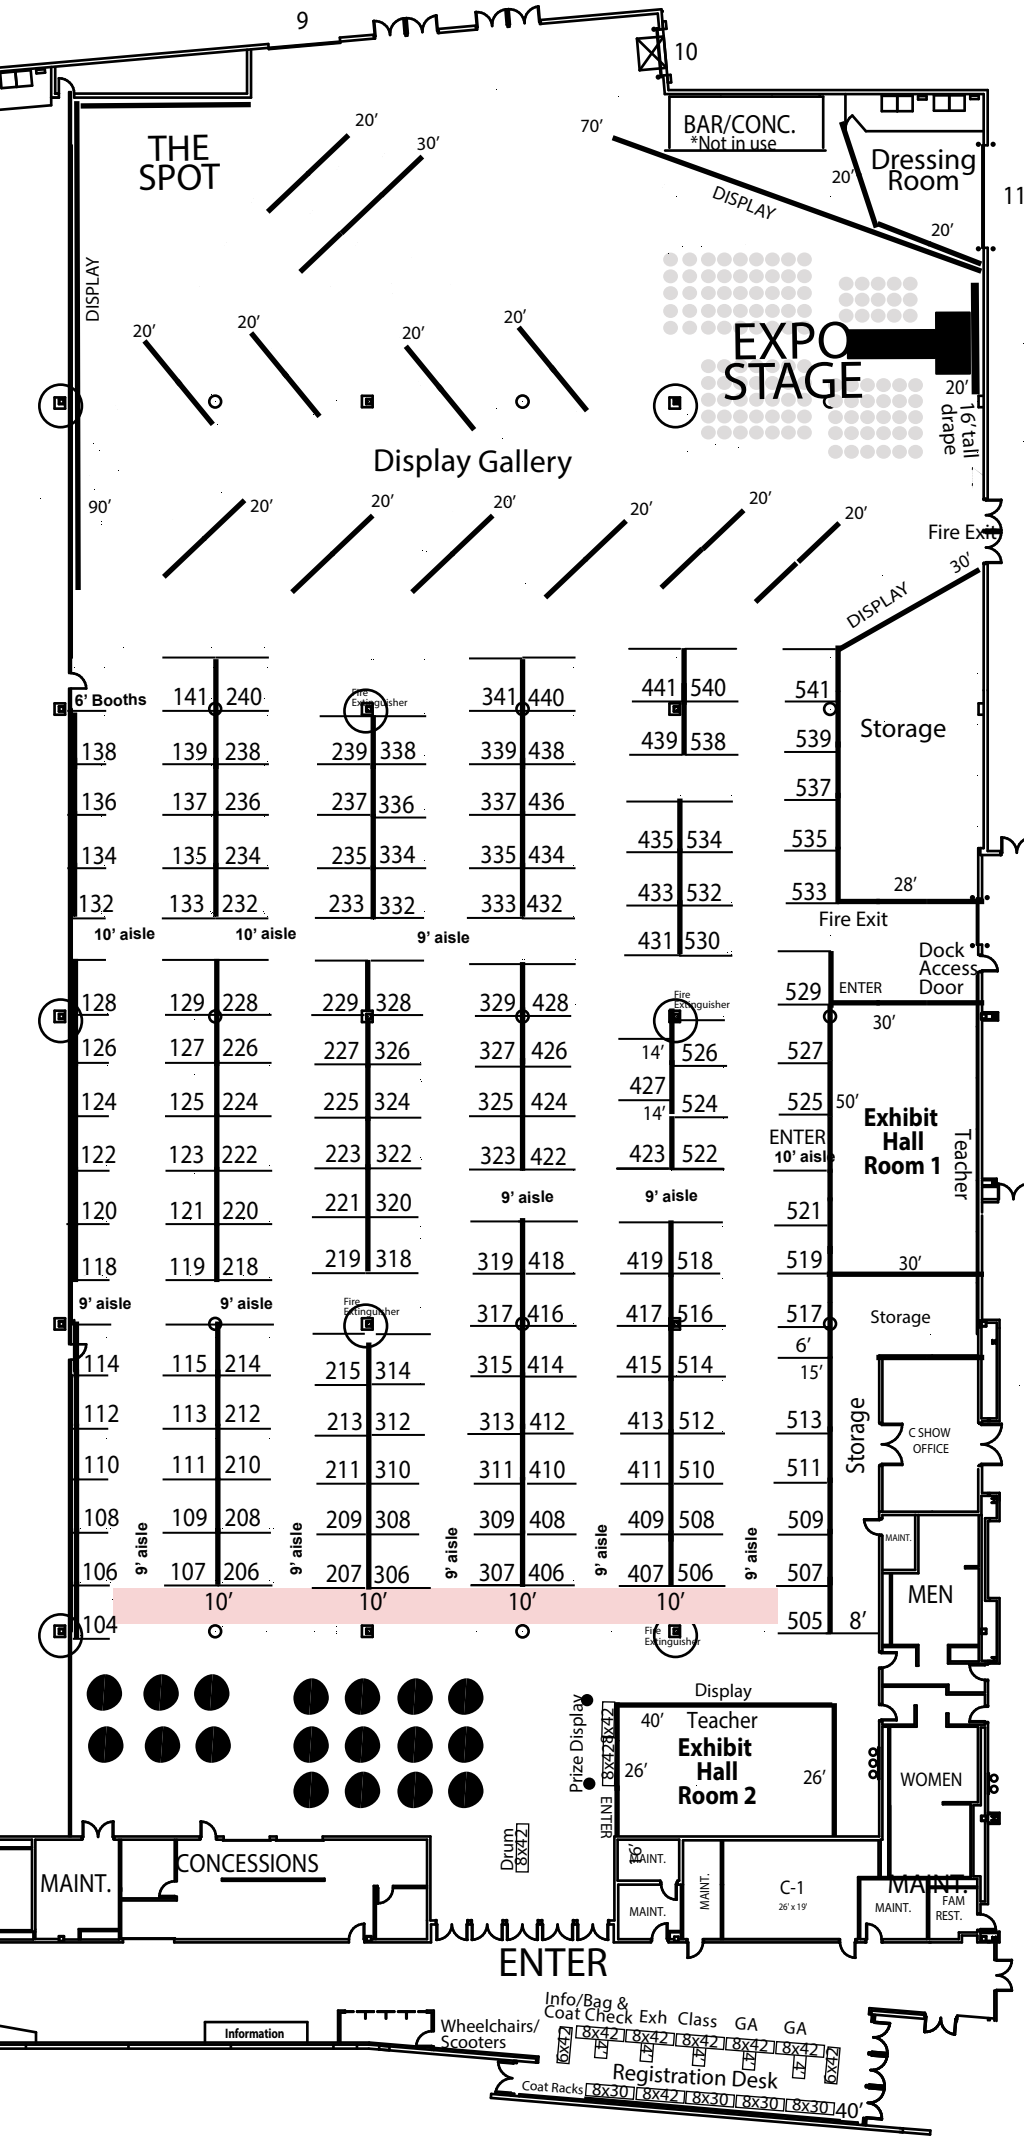

SUBURBAN COLLECTION SHOWPLACE

HALL C

Original Sewing & Quilt Expo
 Suburban Collection Showplace
 November 14, 15 & 16, 2024

Loading Docks

KEY:

- = 8' wall height
- = 3' wall height
- = No drape needed, or bulk space

2'1" PILLAR

28" FLOOR POCKET

PILLAR W/FIRE EXTINGUISHER
 DO NOT BLOCK

EXTINGUISHER IS LOCATED ON NORTH SIDE OF PILLAR